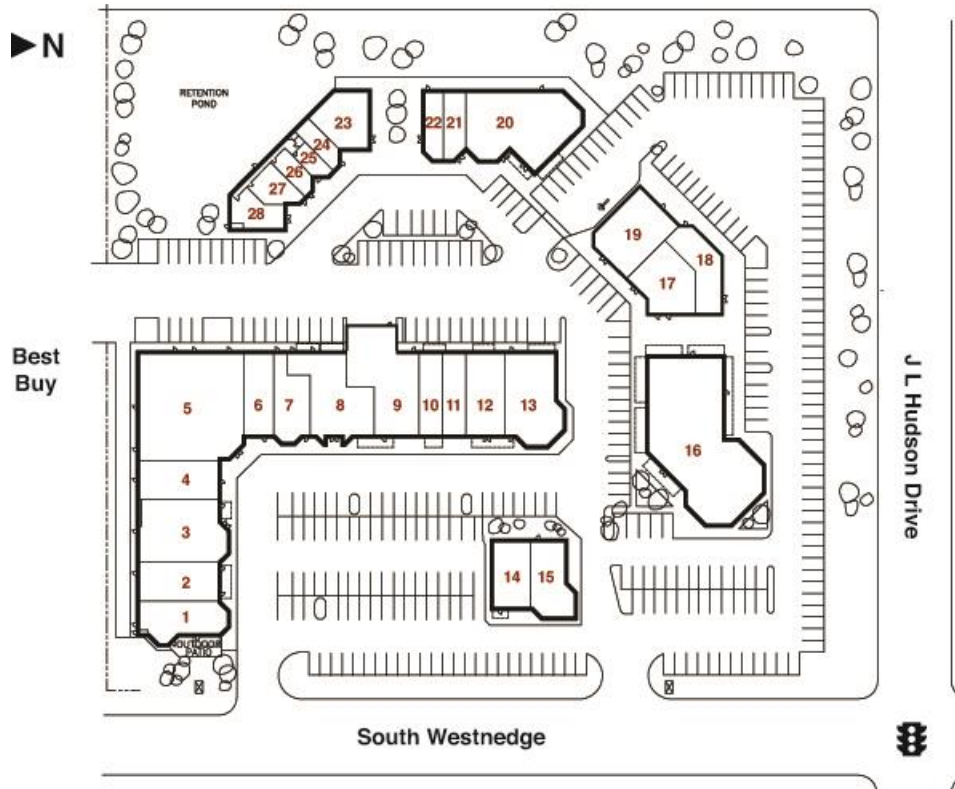

CARILLON CENTRE

S. Westnedge Avenue
Portage, MI 49024

TREYSTAR™

Locate. Partner. Grow.

Retail Space for Lease

Suite #	Tenant	Address	Area	Approx. Dimensions
1	QDOBA	6800 S. Westnedge	2,232 Sq. Ft.	32x70
2	Available	6800 S. Westnedge	2,228 Sq. Ft.	32x70
3	Jos. A. Bank	6800 S. Westnedge	3,709 Sq. Ft.	52x70
4	Motherhood Maternity	6800 S. Westnedge	2,115 Sq. Ft.	30x70
5	Jonathan Stevens	6800 S. Westnedge	5,698 Sq. Ft.	Irregular
6	Cold Stone Creamery	6800 S. Westnedge	1,746 Sq. Ft.	25x70
7	Biggby Coffee	6800 S. Westnedge	2,327 Sq. Ft.	33x70
8	America's Best Contacts & Eyeglasses	6800 S. Westnedge	3,107 Sq. Ft.	50x70
9	Spectrum	6800 S. Westnedge	4,129 Sq. Ft.	Irregular
10	Milan Laser Hair Removal	6800 S. Westnedge	1,336 Sq. Ft.	19x70
11	Jude's Barbershop	6800 S. Westnedge	1,336 Sq. Ft.	19x70
12	Intentional Yoga	6800 S. Westnedge	2,223 Sq. Ft.	32x70
13	J. Jill	6800 S. Westnedge	3,200 Sq. Ft.	48x70
14	Available	6778 S. Westnedge	1,991 Sq. Ft.	33x59
15	Penn Station	6778 S. Westnedge	2,009 Sq. Ft.	33x59
16	Talbots	6762 S. Westnedge	9,000 Sq. Ft.	138x65
17	Bernatche School of Dance	6772 S. Westnedge	1,795 Sq. Ft.	31x83
18	3 West Salon	6772 S. Westnedge	2,100 Sq. Ft.	30x63
19	Available	6772 S. Westnedge	2,844 Sq. Ft.	45x63
20	Second Childhood	6784 S. Westnedge	4,448 Sq. Ft.	83x55
21	Massage Works	6784 S. Westnedge	1,111 Sq. Ft.	22x52
22	Edward Jones	6784 S. Westnedge	966 Sq. Ft.	19x52
23	Paradise Café	6794 S. Westnedge	1,920 Sq. Ft.	50x38
24	Intentional Yoga	6794 S. Westnedge	848 Sq. Ft.	43x15
25	Life Coach Psychology	6794 S. Westnedge	655 Sq. Ft.	44x15
26	Aura Lash & Beauty	6794 S. Westnedge	893 Sq. Ft.	48x19
27	Available	6794 S. Westnedge	941 Sq. Ft.	48x47
28	US Cryotherapy	6794 S. Westnedge	1,318 Sq. Ft.	Irregular