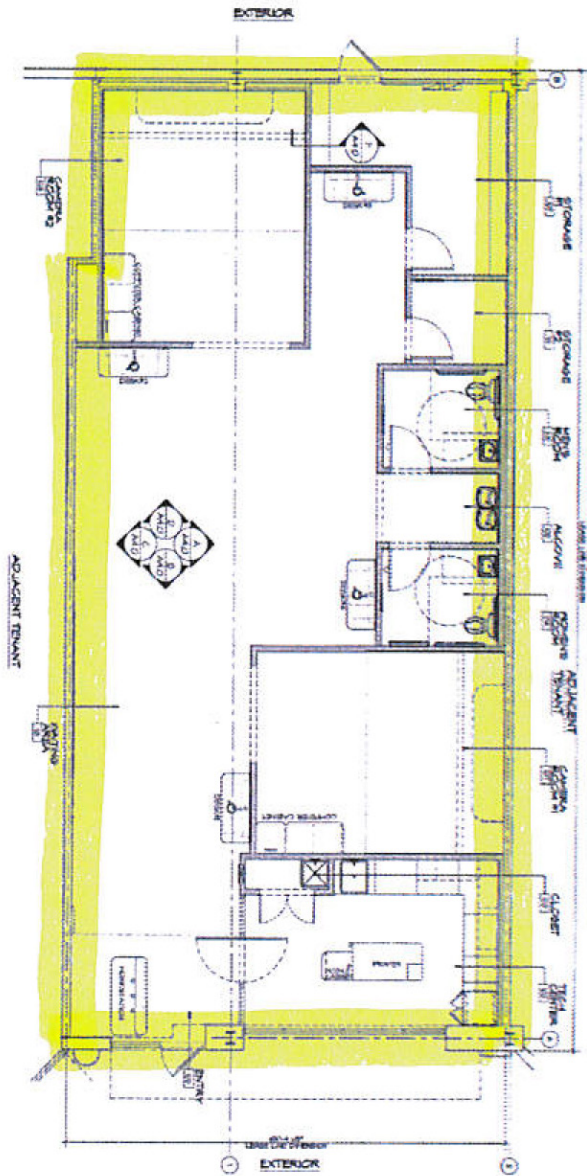

Terry Patterson

Leasing & Development Director
269.217.1684 | tpatterson@treystar.com

Suite Description

- Prime S. Westnedge retail address
- 2,228 SF with immediate availability
- Excellent facade feature
- Two ADA restrooms with additional plumbing

	Tenant	Address	Area Sq. Ft.	Approx. Dim.
1	Odoba	6800 S. Westnedge Ave.	2,232	32' x 70'
2	Available	6800 S. Westnedge Ave.	2,228	32' x 70'
3	Luxx Nails & Spa	6800 S. Westnedge Ave.	3,709	53' x 70'
4	Kalamazoo Candle Company	6800 S. Westnedge Ave.	2,115	30' x 70'
5	Leslie's Pool Mart	6800 S. Westnedge Ave.	4,114	46' x 89'
6	D1 Sports Training	6800 S. Westnedge Ave.	3,861	41' x 89'
7	Cold Stone Creamery	6800 S. Westnedge Ave.	1,746	25' x 70'
8	Lake Burger Tavern	6800 S. Westnedge Ave.	2,327	33' x 70'
9	America's Best	6800 S. Westnedge Ave.	3,107	44' x 70'
10	Spectrum	6800 S. Westnedge Ave.	4,129	Irregular
11	Milan Laser Hair Removal	6800 S. Westnedge Ave.	1,336	19' x 70'
12	Jude's Barbershop	6800 S. Westnedge Ave.	1,336	19' x 70'
13	Intentional Yoga	6800 S. Westnedge Ave.	2,223	32' x 70'
14	J. Jill	6800 S. Westnedge Ave.	3,200	46' x 70'
15	Athletico	6778 S. Westnedge Ave.	1,991	33' x 59'